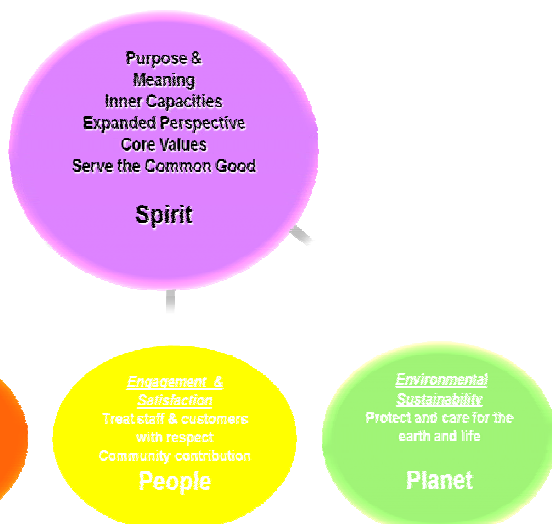

Focus on the Emerging Corporate Consciousness

"Companies who are breaking the mould are moving beyond corporate responsibility and social innovation. These companies are the vanguard of the New Paradigm. They view community needs as opportunities to develop ideas and demonstrate business technologies, to find and serve new markets, and to serve long-standing business problems" Rosabeth Moss Kanter, Harvard Business School.