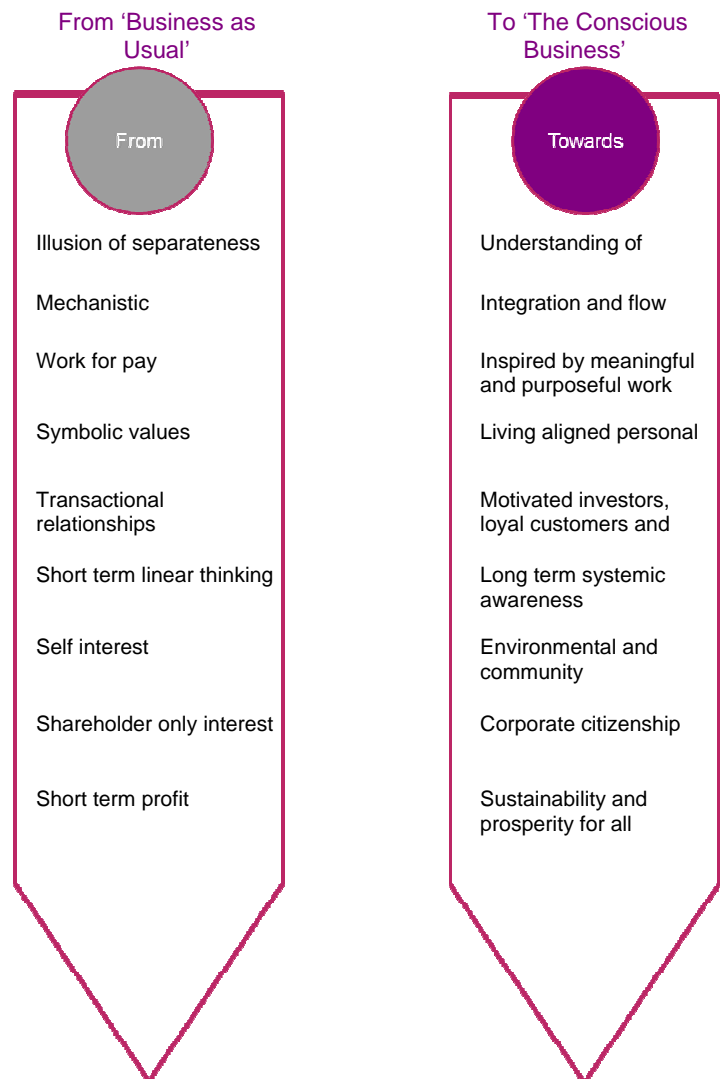

The Conscious Business